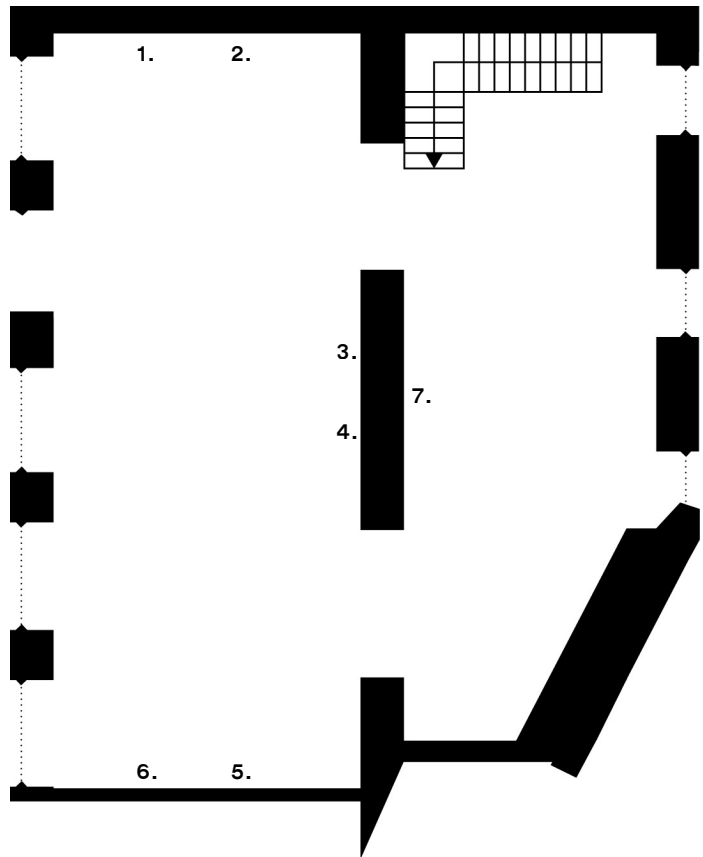

# SOPHIE TAPPEINER

SOPHIE  
REINHOLD

MENACE

FLOOR PLAN

1. Sophie Reinhold  
*MENACE (M)*, 2021  
oil on marble powder on jute  
160 x 140 cm

2. Sophie Reinhold  
*MENACE (E)*, 2021  
oil on marble powder on jute  
160 x 140 cm

3. Sophie Reinhold  
*MENACE (N)*, 2021  
oil on marble powder on jute  
160 x 140 cm

4. Sophie Reinhold  
*MENACE (A)*, 2021  
oil on marble powder on jute  
160 x 140 cm

5. Sophie Reinhold  
*MENACE (C)*, 2021  
oil on marble powder on jute  
160 x 140 cm

6. Sophie Reinhold  
*MENACE (E)*, 2021  
oil on marble powder on jute  
160 x 140 cm

7. Sophie Reinhold  
*Untitled*, 2021  
pigmented marble powder on jute  
190 x 150 cm