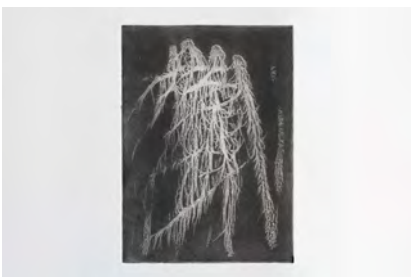

Solar etching, oil ink on cotton paper  
28 x 39.5 cm (plate) 57 x 38 cm (sheet)  
60 x 80 cm (framed)  
1/3+1 AP

*Vector 08185-IX-U/S, 2020*

Solar etching, oil ink on cotton paper  
7.5 x 10.5 (plate) 37.5 x 28.5 cm (sheet)  
50 x 70 cm (framed)  
1/1 (Unique state print)

*Vector 17069-II-U/S, 2020*

Solar etching, oil ink on cotton paper  
28 x 39.5 cm (plate) 57 x 38 cm (sheet)  
60 x 80 cm (framed)  
1/1 (Unique state print)

*Vector 11041-XI-V/E, 2020*

Solar etching, oil ink on cotton paper  
14.5 x 19.5 cm (plate) 37.5 x 28.5 cm (sheet)  
50 x 70 cm (framed)  
1/1 (Variable edition print)