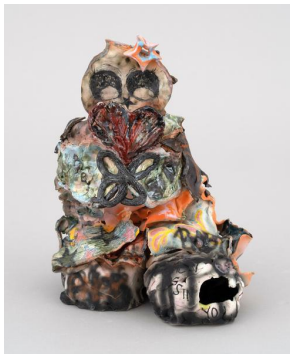

my chipped tooth oozing

2021

Glazed ceramic

12" H x 9" W x 6" D