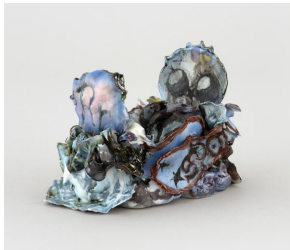

Glazed ceramic

18" H x 15.5" W x 15" D

reflections on a stream, splinters through

2021

Glazed ceramic

10.5" H x 7" W x 4.5" D

Real Pain

30 Orchard St, 10002 ◦ 212-970-3284 ▪ 1819 3rd Ave, 90019 ◦ 310-982-4004 ▪ info@realpain.com

cavities, running late

2021

Glazed ceramic

6" H x 4" W x 3.5" D

LiAngels

2021

Glazed ceramic

6" H x 8" W x 5" D