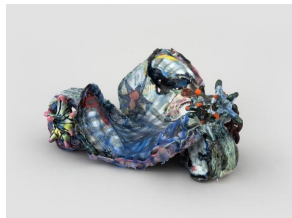

Glazed ceramic

12" H x 9" W x 6" D

it's etched in the stars.

2021

Glazed ceramic

4.5" H x 4" W x 3" D

stale bubblegum. in breaths of you.

2021

Glazed ceramic

5" H x 4.5" W x 4" D

in palms of water, i am. daughter

2021

Glazed ceramic

10" H x 7.5" W x 6" D

sugar water (remix)

2020