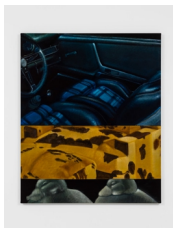

Issy Wood

Conference call 1, 2021

Oil on velvet

175 x 215 cm

68 7/8 x 84 5/8 in

(CI-IW-0718)