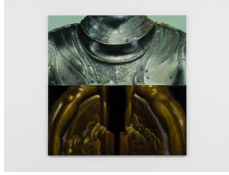

Issy Wood

Study for jelly, 2021

Oil on velvet

50.5 x 67.5 x 5 cm

19 7/8 x 26 5/8 x 2 in

(CI-IW-0795)

CARLOS/ISHIKAWA

Issy Wood
The tilt 1, 2021
Oil on velvet
200 x 200 x 5 cm
78 3/4 x 78 3/4 x 2 in
(CI-IW-0721)