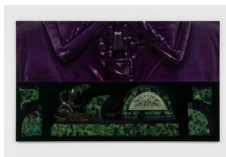

CARLOS/ISHIKAWA

List of Works

ISSY WOOD

TRILEMMA

7 October – 20 November 2021

Private View: Wednesday 6 October, 6–8pm

All images are © Issy Wood 2021, courtesy the artist; Carlos/Ishikawa, London; and JTT, New York.