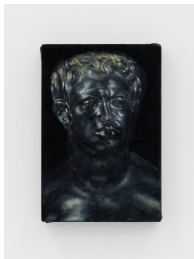

Oil on velvet

33.5 x 26.5 x 4 cm

13 1/4 x 10 3/8 x 1 5/8 in

(CI-IW-0780)

Issy Wood

The sides, 2021

Oil on velvet

220 x 160 x 5 cm

86 5/8 x 63 x 2 in

(CI-IW-0615)

Issy Wood

Conference call 1, 2021

Oil on velvet

175 x 215 cm

68 7/8 x 84 5/8 in

(CI-IW-0718)

Issy Wood

Study for jelly, 2021

Oil on velvet

50.5 x 67.5 x 5 cm

19 7/8 x 26 5/8 x 2 in

(CI-IW-0795)

CARLOS/ISHIKAWA

Issy Wood
The tilt 1, 2021
Oil on velvet
200 x 200 x 5 cm
78 3/4 x 78 3/4 x 2 in
(CI-IW-0721)

Issy Wood
The tilt 2, 2021
Oil on velvet
57.5 x 44.5 x 5 cm
22 5/8 x 17 1/2 x 2 in
(CI-IW-0794)

Issy Wood
Nero oh, 2021
Oil on velvet
30 x 20.5 x 5 cm
11 3/4 x 8 1/4 x 2 in
(CI-IW-0859)

Issy Wood
What if you showed up, 2021
Oil on velvet upholstered modular sofa system
(Carlo Scarpa c. 1930), rosewood, bras
Overall installed dimensions variable
(CI-IW-0860)