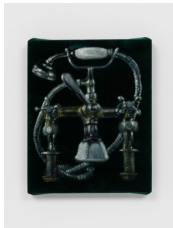

Issy Wood

Unwinding with attachments, 2021

Oil on velvet

33.5 x 26.5 x 4 cm

13 1/4 x 10 3/8 x 1 5/8 in

(CI-IW-0780)