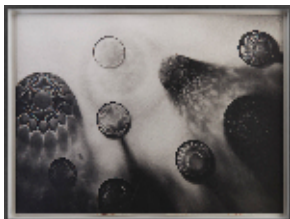

Edition of 3 + 2 AP

(Ref. PAR09935)

Cornelia PARKER

Light Passes, Shadows Fall, 2020

Polymer photogravure etching on Fabriano Tiegolo

290 gsm paper

57,9 x 78,3 cm

Edition 5/15