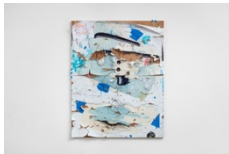

Beached, 2020
ballpoint pen, graphite, charcoal and acrylic
on gridded canvas in plexiglass box in
mirrored medicine cabinet with LED light,
hardware and bumpers
55.9 x 40.6 x 10.2 cm, 22 1/8 x 16 x 4 1/8 ins
(MA-POPEL-00002)

Circa, 2015
oil on linen
68.6 x 45.7 cm
27 1/8 x 18 ins
(MA-POPEL-00004)

Next to Last Silk Screen, 2018
silkscreen in lightbox
64.8 x 49.5 cm
25 1/2 x 19 1/2 ins
(MA-POPEL-00010)

Oedipal Snowman Problem, 2019-20
acrylic, charcoal, copy paper, push pins,
PVA, painter's tape, wooden discs, post-it,
collage, permanent marker and archival
pigment prints on panel
152.7 x 123.2 cm
60 1/8 x 48 1/2 ins
(MA-POPEL-00011)

Praises, 2020
ballpoint and ink on gridded canvas in
plexiglass box in mirrored medicine cabinet
with LED light, hardware and bumpers
55.9 x 40.6 x 10.2 cm, 22 1/8 x 16 x 4 1/8 ins
(MA-POPEL-00015)

Un, 2019-20
marquee letter light, lightbulbs, PVA,
epoxy, painter's tape, post-it, permanent
marker, rust and archival pigment prints on
panel
142.2 x 91.4 cm
56 x 36 ins
(MA-POPEL-00018)